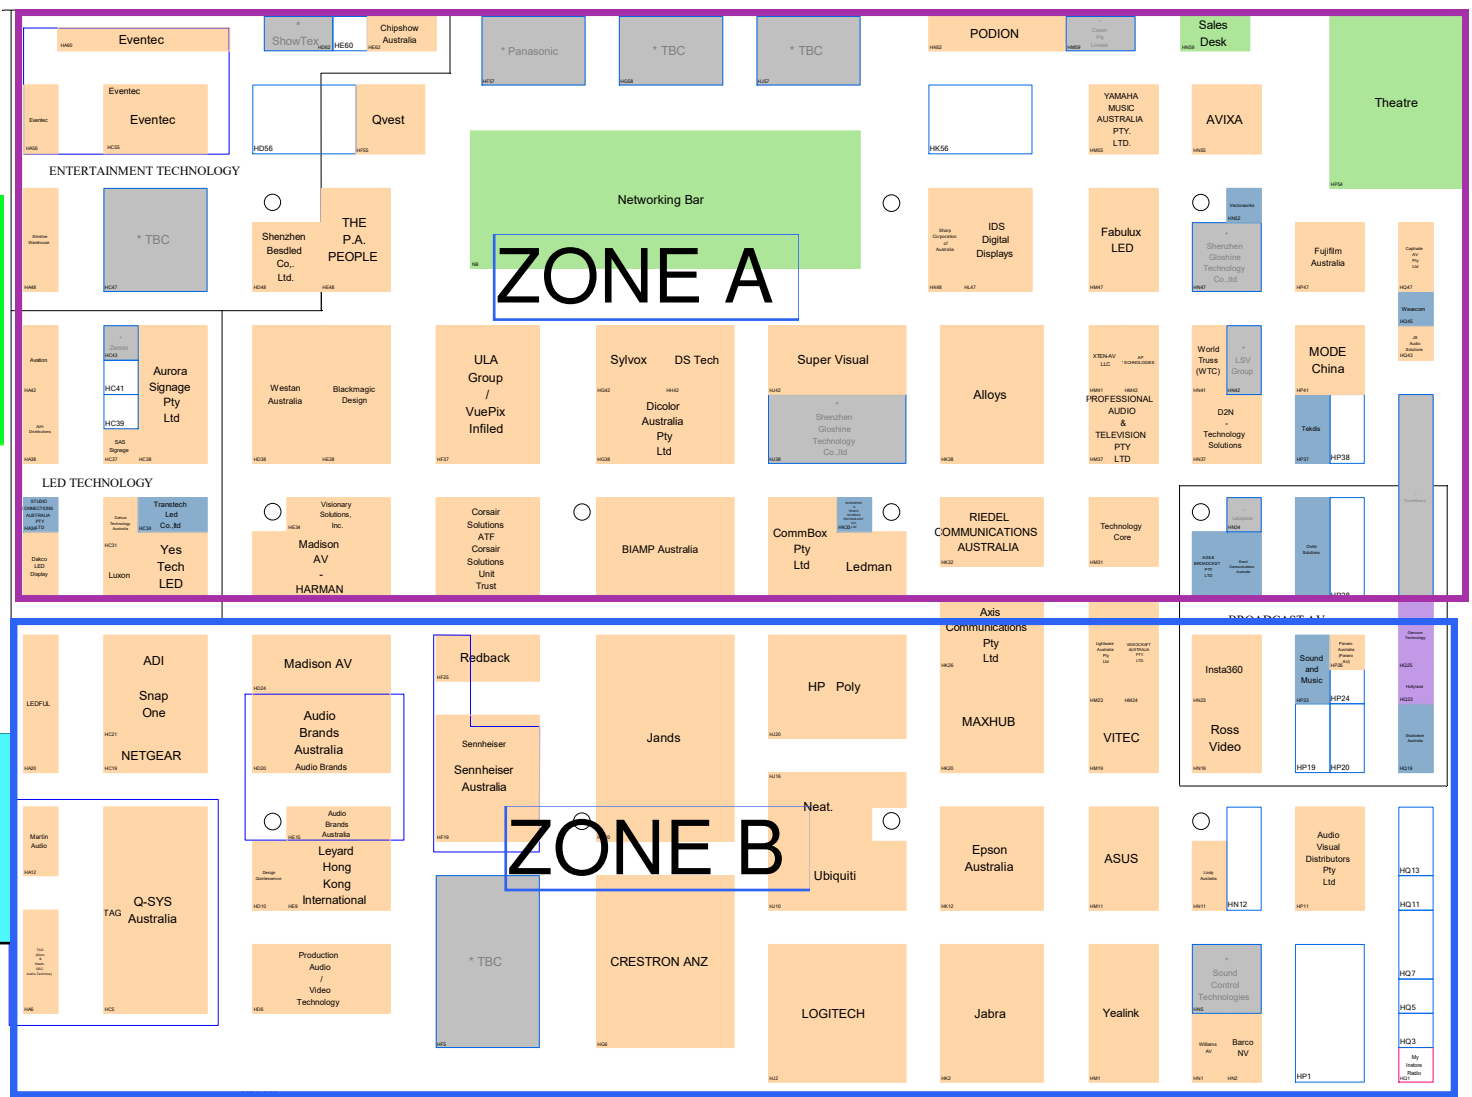

Hall 1-3 - Zone A
 Sat 2pm Space Stands 72sqm plus
 Sun 8am Space Stands 36sqm plus
 Sun 10am All remaining Space Stands

Hall 1-3 - Zone B
 Sat 2pm Stands 100sqm plus
 Sun 8am Space Stands 36sqm plus
 Sun 10am All remaining Space Stands

ENTRY/EXIT HALL 2